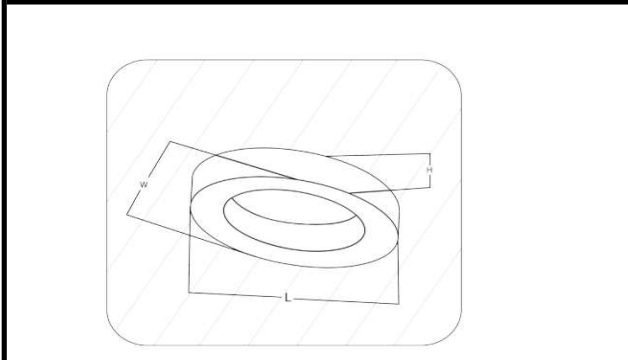

Sovitron Interior Pvt.Ltd.

Model Name	Jetta Ring Oval Surface /DLARJOVDS-70
Description	Architectural Light

Technical description	Image
-----------------------	-------

Dimension	Custom dimension H=60/90/95mm
Frame	Aluminium
Color Tempertaure	5700K
Power	70W
Total Luminous Flux	4000 lm
Efficacy	80 lm/W
IP rating	50
Color Rendering	≥80
Mounting	Surface
Optics	White Opal Diffuser
Dimming	NON-Dimmable
Operating Voltage	220-240 VAC
Standard Lifetime	L70 minimum at 50,000 burning hours

Dimension diagram

HEIGHT-60/90/95

Custom dimension, coating and installation available upon request

Remarks:-

Address: Plot #7 Saroorpur-Nangla Industrial Area,Ballabgarh-Sohna Road,Faridabad-121005
Email: info@sovitron.com